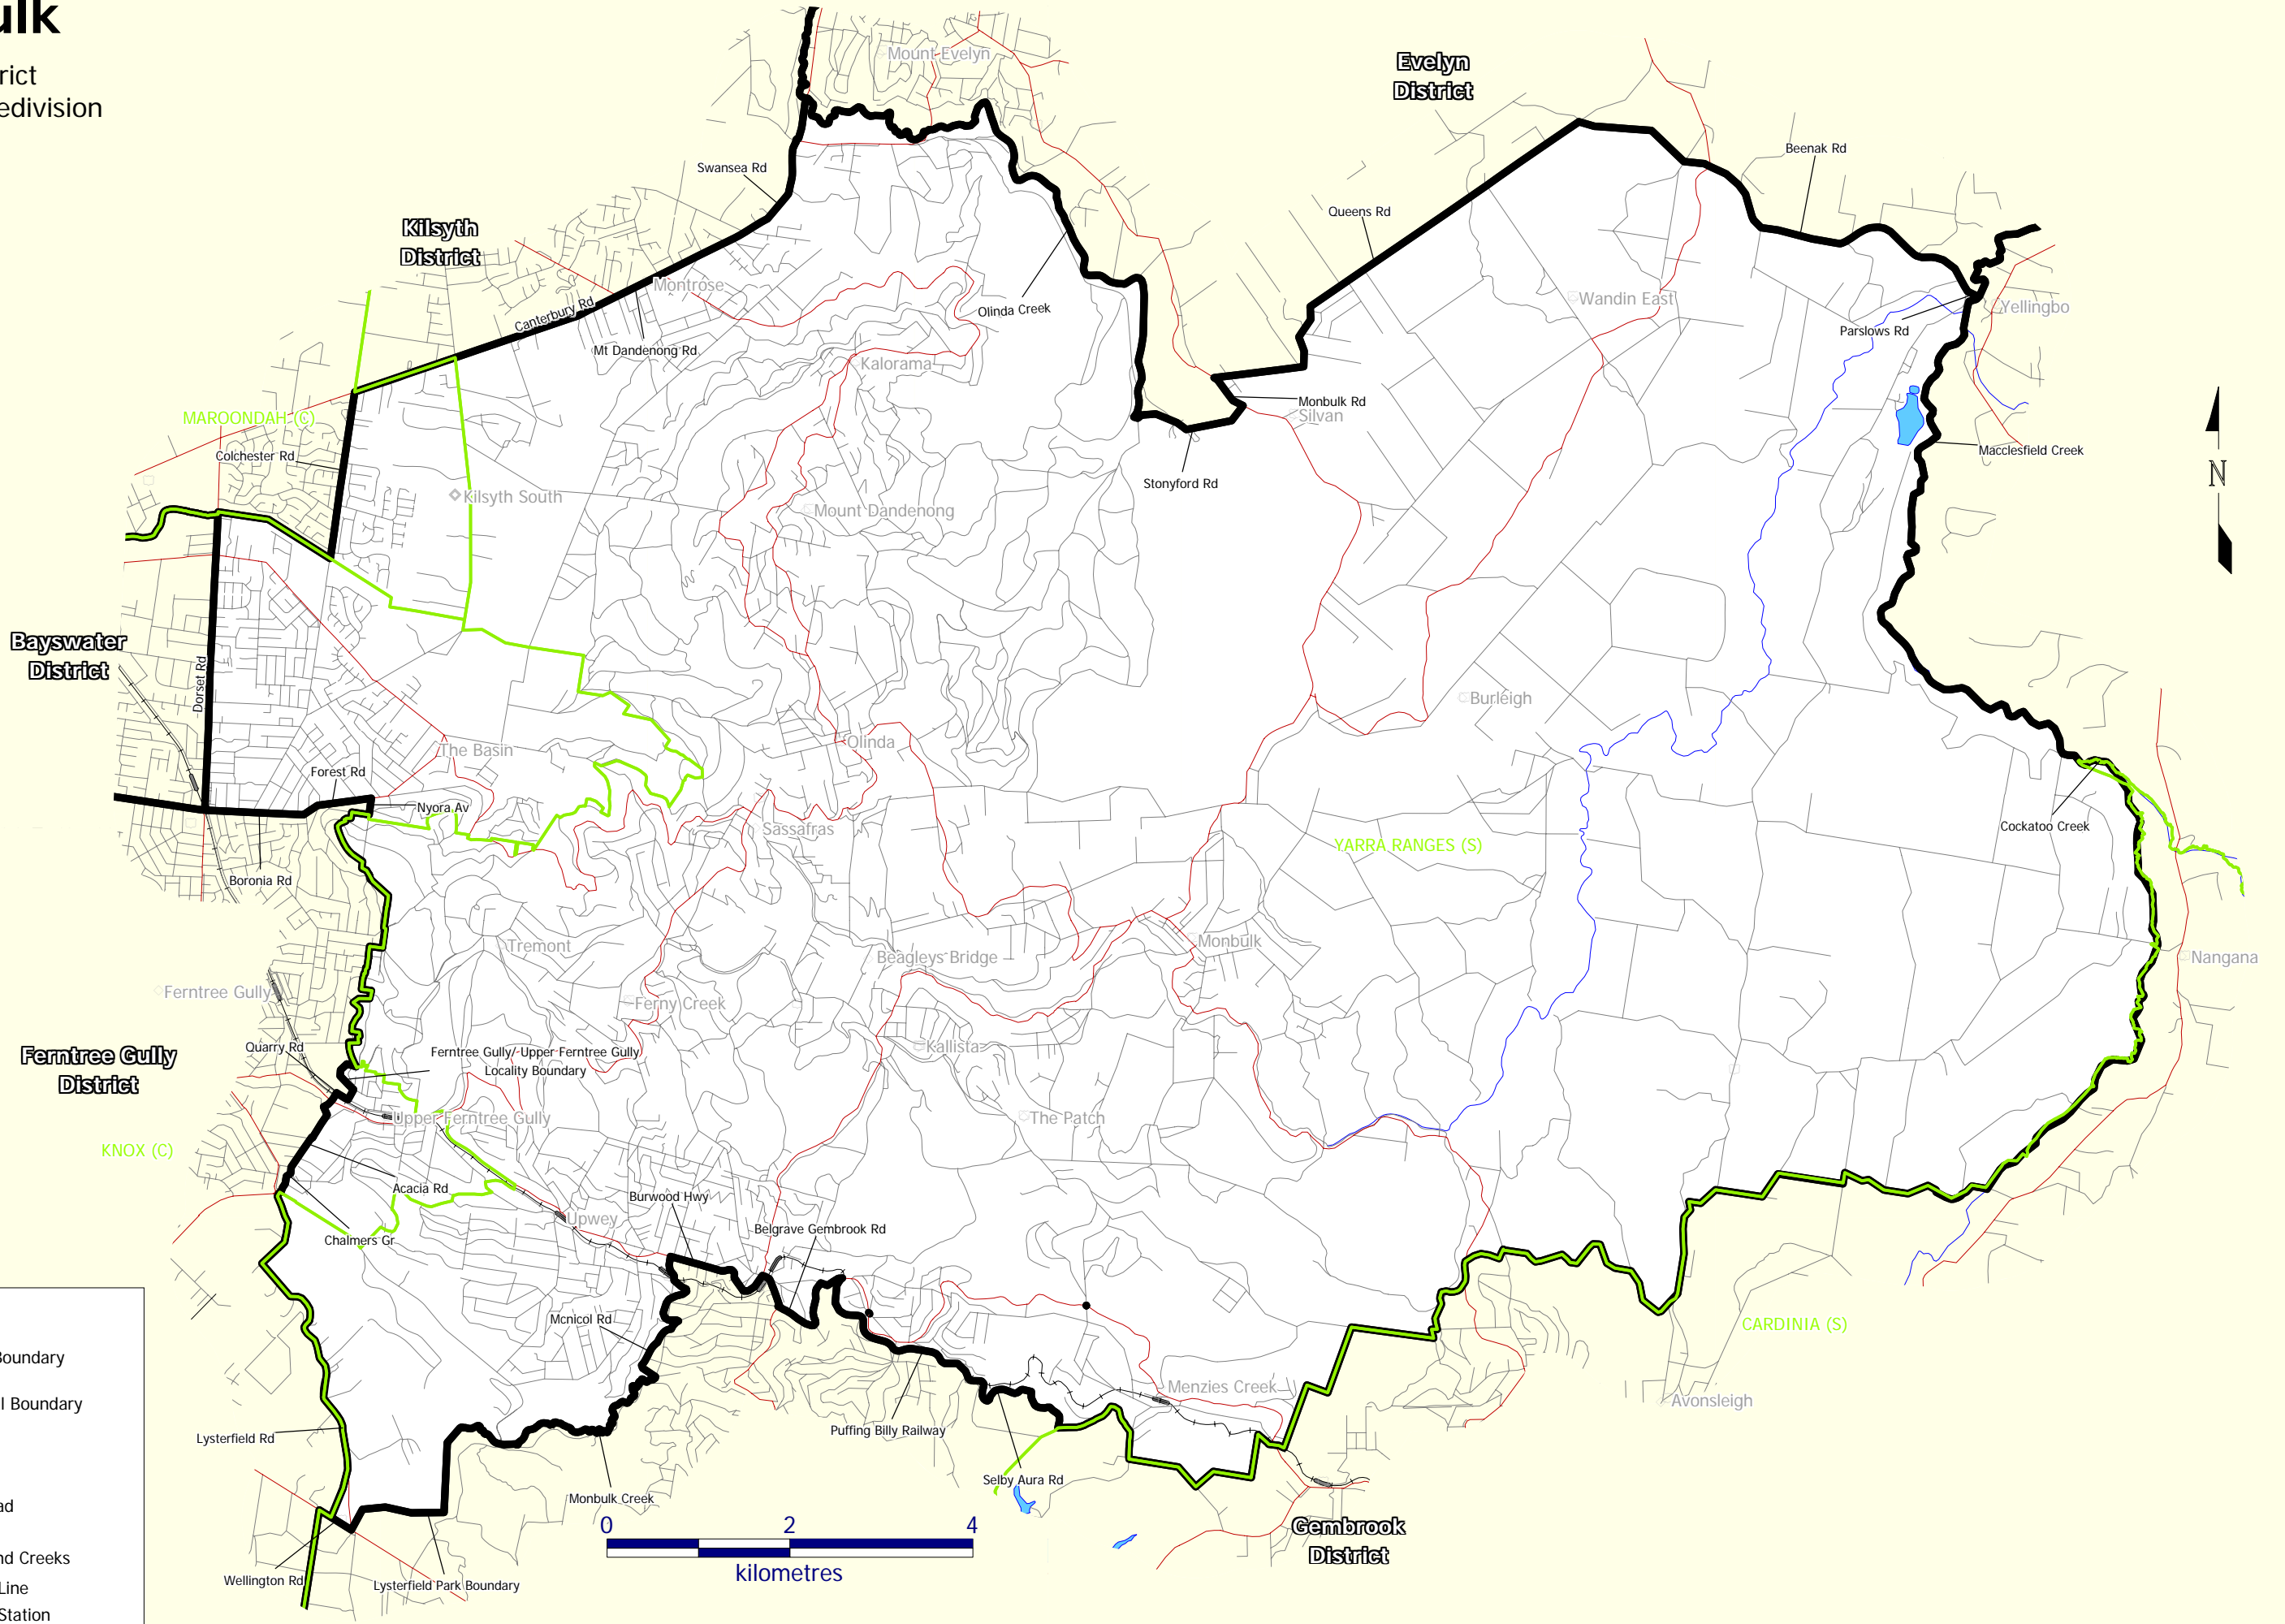

Monbulk

Electoral District
2000-2001 Redivision

Legend

- District Boundary
- Municipal Boundary

Map Symbols

- Main Road
- Street
- Rivers and Creeks
- Railway Line
- Railway Station